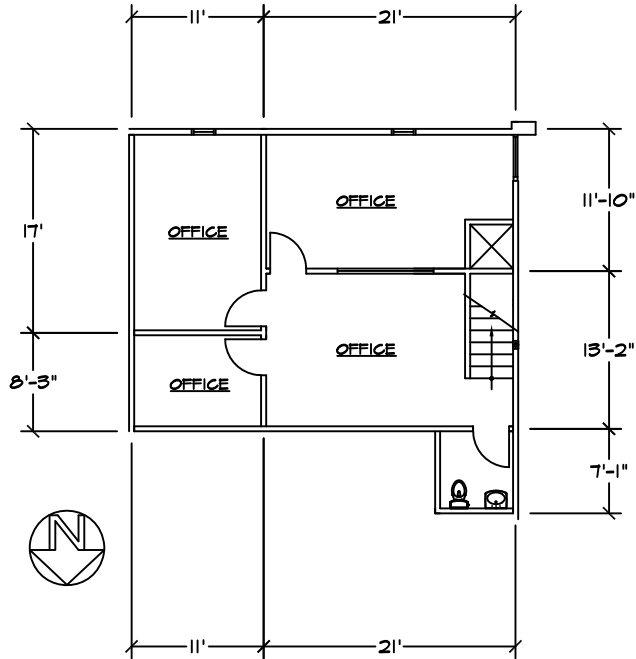

## 2771 Plaza Del Amo Suite 807

### Torrance, California 90503

Scale 1/16" = 1'  
 Date of drawing 11-02-2020  
 Date of revision 00-00-0000

SECOND FLOOR

FIRST FLOOR