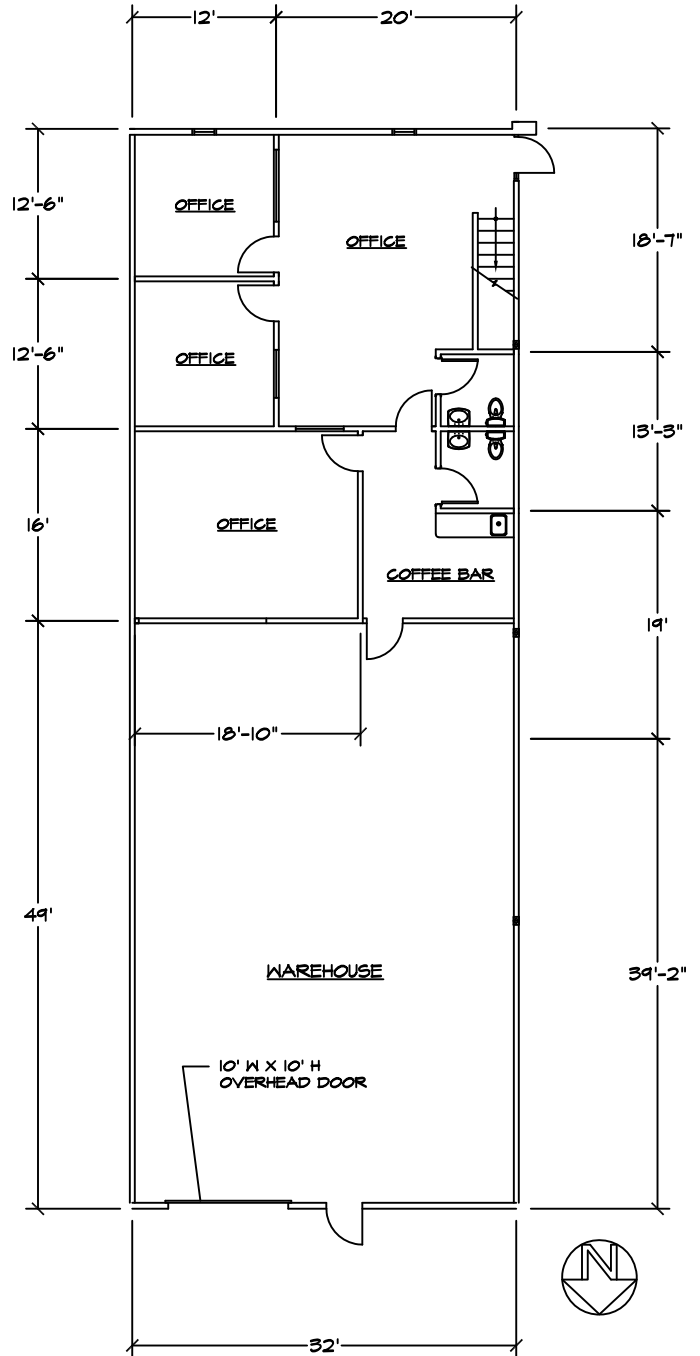

## 2771 Plaza Del Amo Suite 807

### Torrance, California 90503

Scale 1/16" = 1'  
 Date of drawing 11-02-2020  
 Date of revision 00-00-0000

SECOND FLOOR

FIRST FLOOR