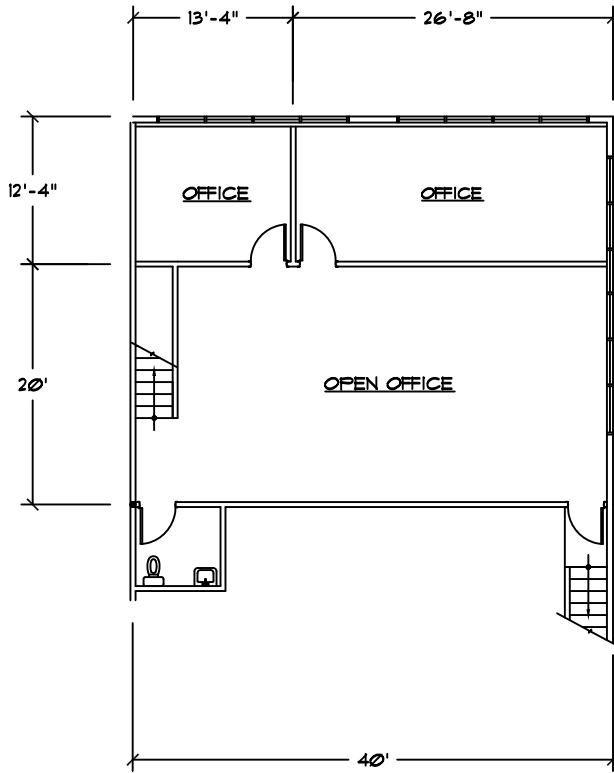

MAIN STREET BUSINESS CENTER

24426 S. Main St. Suite 701

Carson, California 90745

Scale 1/16" = 1'
Date of drawing 07-19-18
Date or revision 00-00-00

SECOND FLOOR

FIRST FLOOR