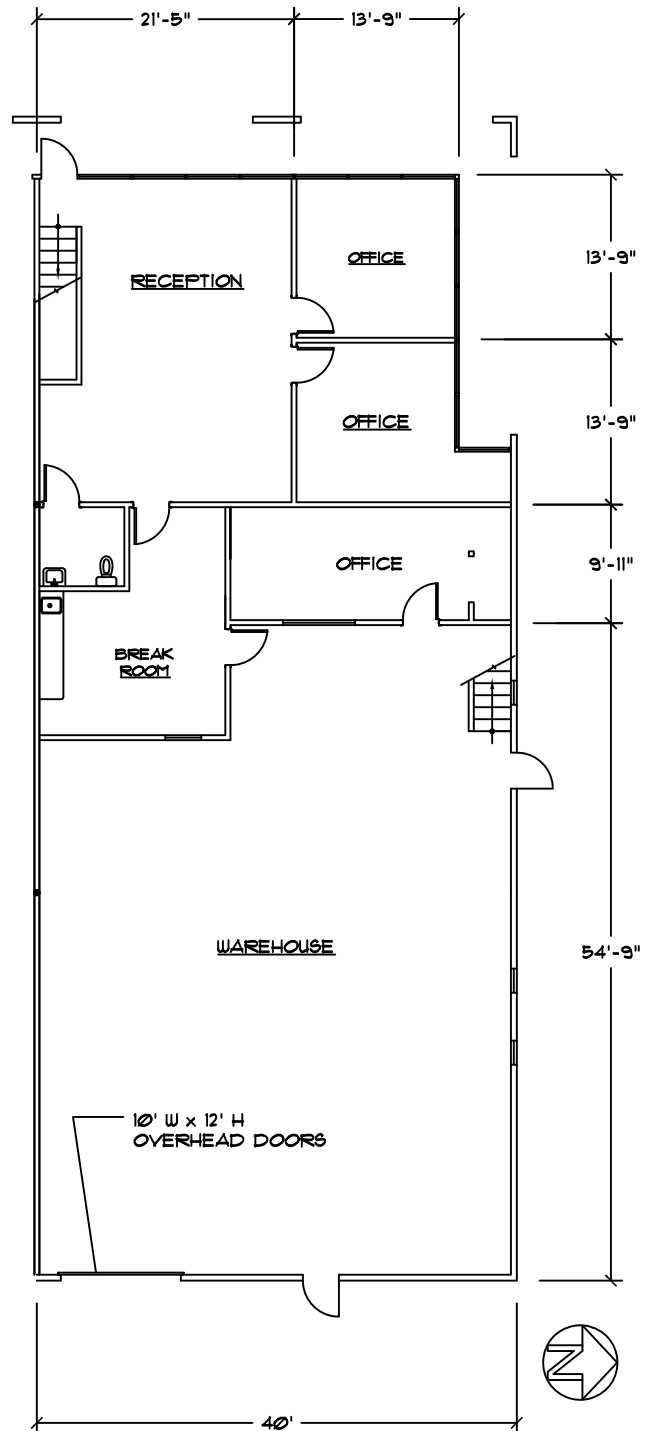

MAIN STREET BUSINESS CENTER

24426 S. Main St. Suite 701

Carson, California 90745

Scale 1/16" = 1'
Date of drawing 07-19-18
Date or revision 00-00-00

SECOND FLOOR

FIRST FLOOR