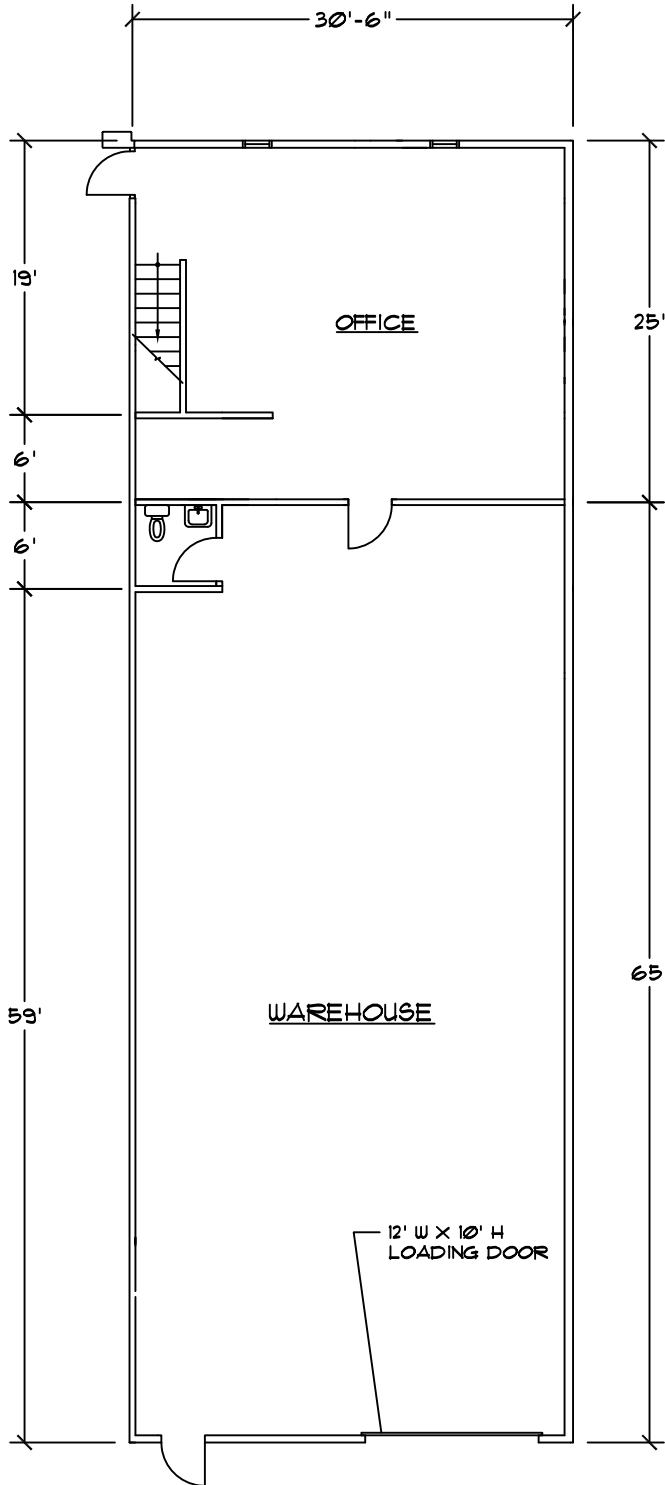

# MONTEREY BUSINESS CENTER 2720 Monterey Street, Suite 401 Torrance, CA 90503

Scale Not to Scale  
Date of drawing 04-17-18  
Date of revision 00-00-00

SECOND FLOOR

FIRST FLOOR