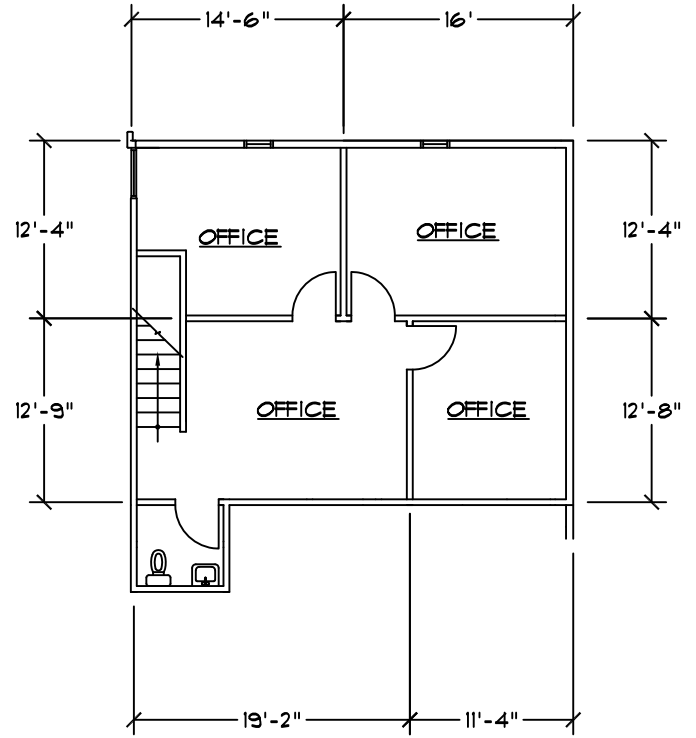

# MONTEREY BUSINESS CENTER 2720 Monterey Street, Suite 401 Torrance, CA 90503

Scale Not to Scale  
Date of drawing 04-17-18  
Date of revision 00-00-00

SECOND FLOOR

FIRST FLOOR