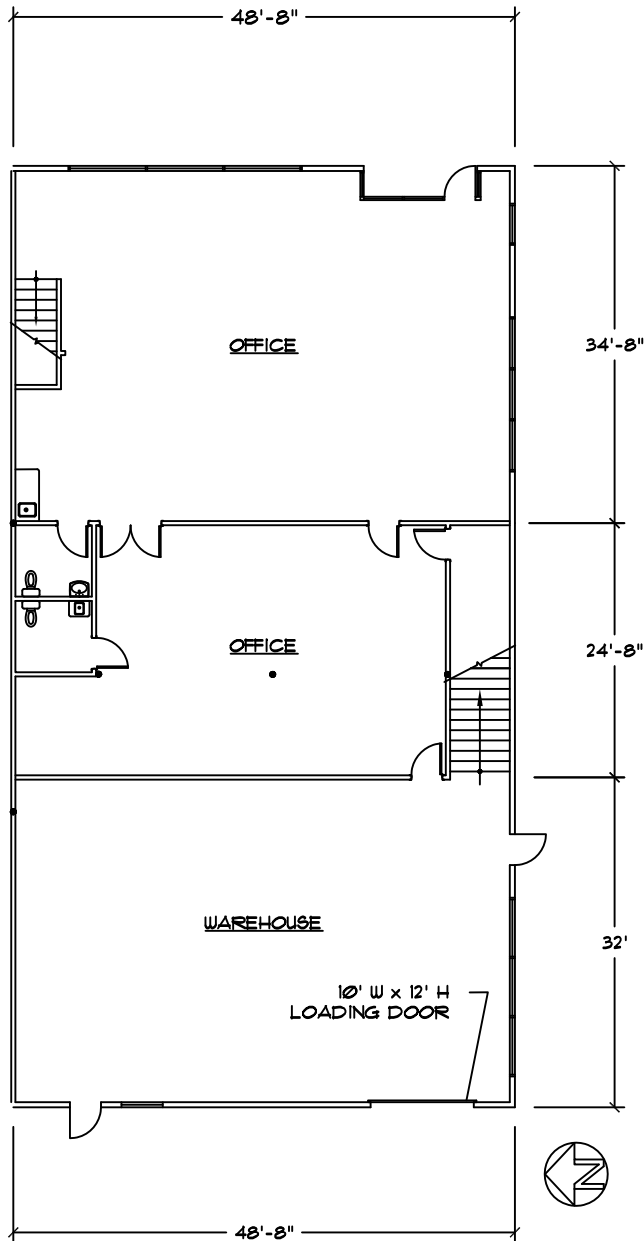

WESTERN COMMERCE CENTER 22301 S. Western Ave. Suite 107 Torrance, California 90501

Scale Not To Scale

Date of drawing 05-09-18

Date of revision 00-00-00

SECOND FLOOR

FIRST FLOOR