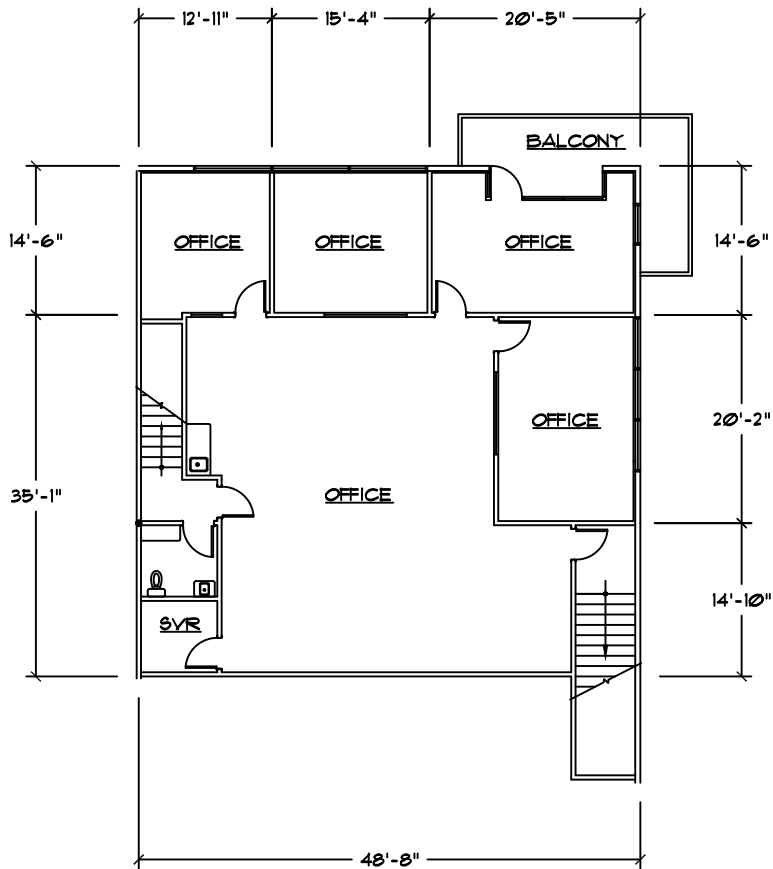

WESTERN COMMERCE CENTER 22301 S. Western Ave. Suite 107 Torrance, California 90501

Scale Not To Scale

Date of drawing 05-09-18

Date of revision 00-00-00

SECOND FLOOR

FIRST FLOOR