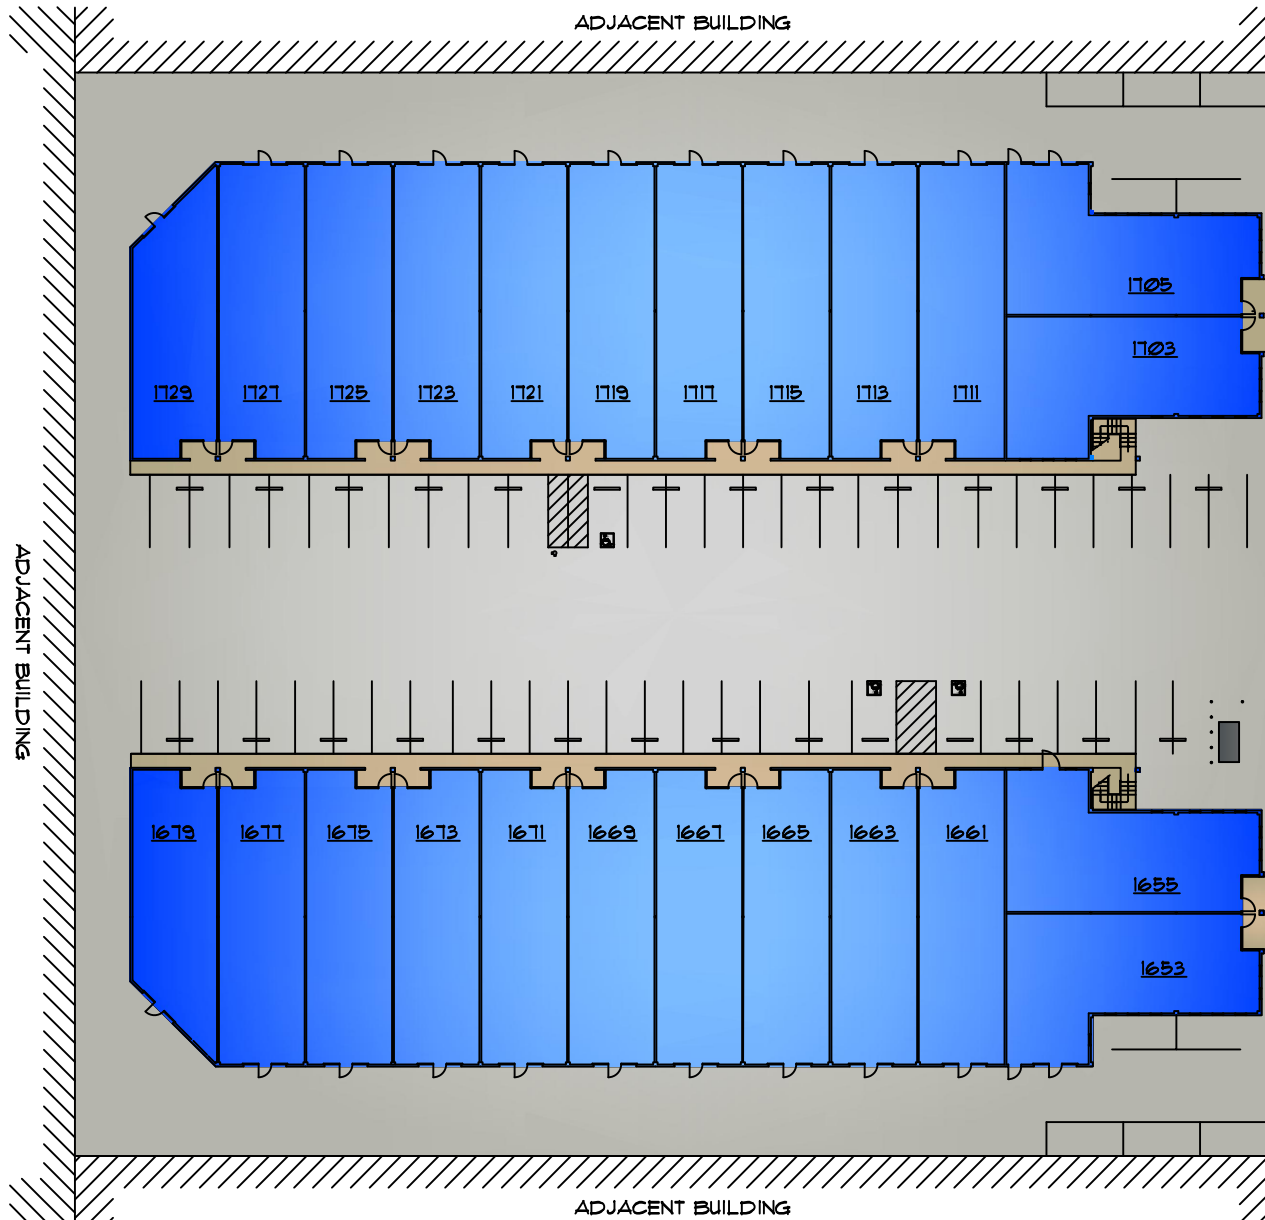

# WALNUT BUSINESS CENTER SIGNAL HILL, CALIFORNIA 90755

SECOND FLOOR SUITES

SECOND FLOOR SUITES