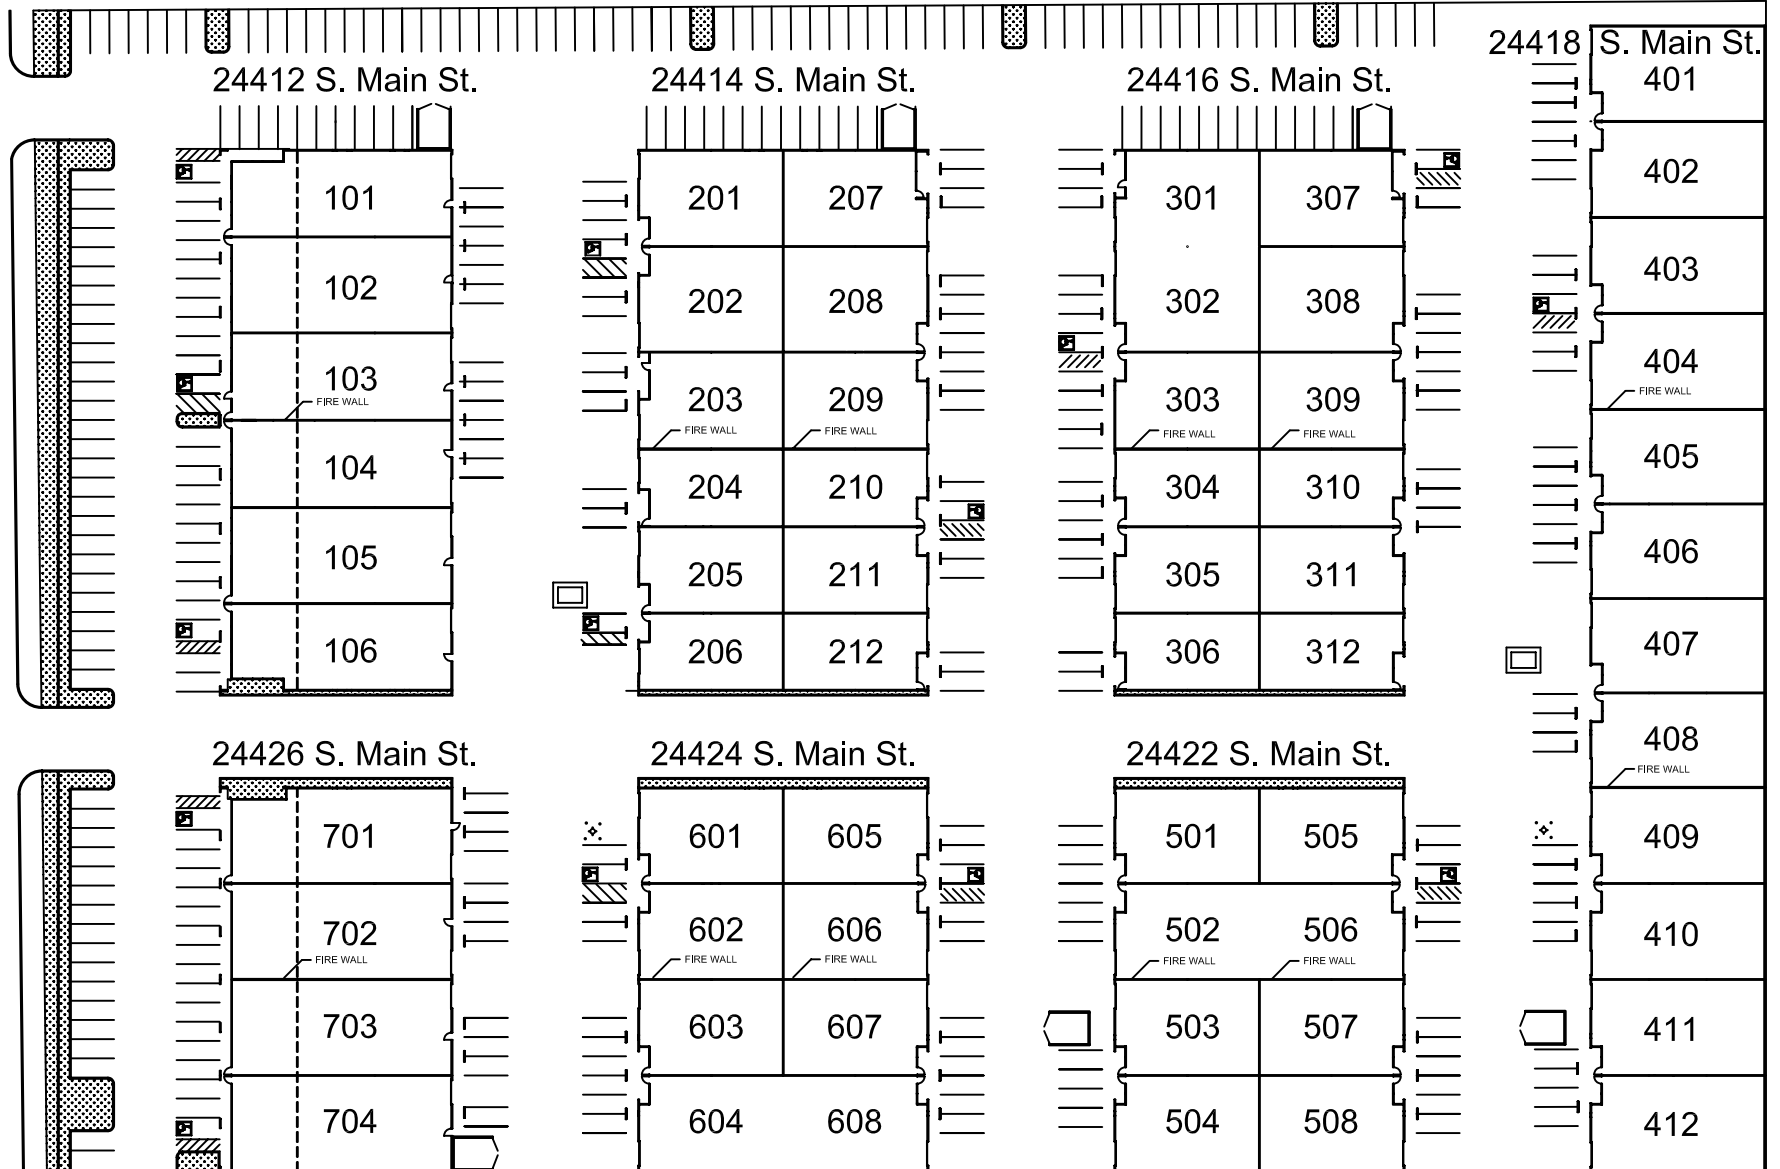

MAIN STREET BUSINESS CENTER

24412 - 24426 South Main Street

Carson, California 90745

SOUTH MAIN STREET

Scale: 1" = 80'