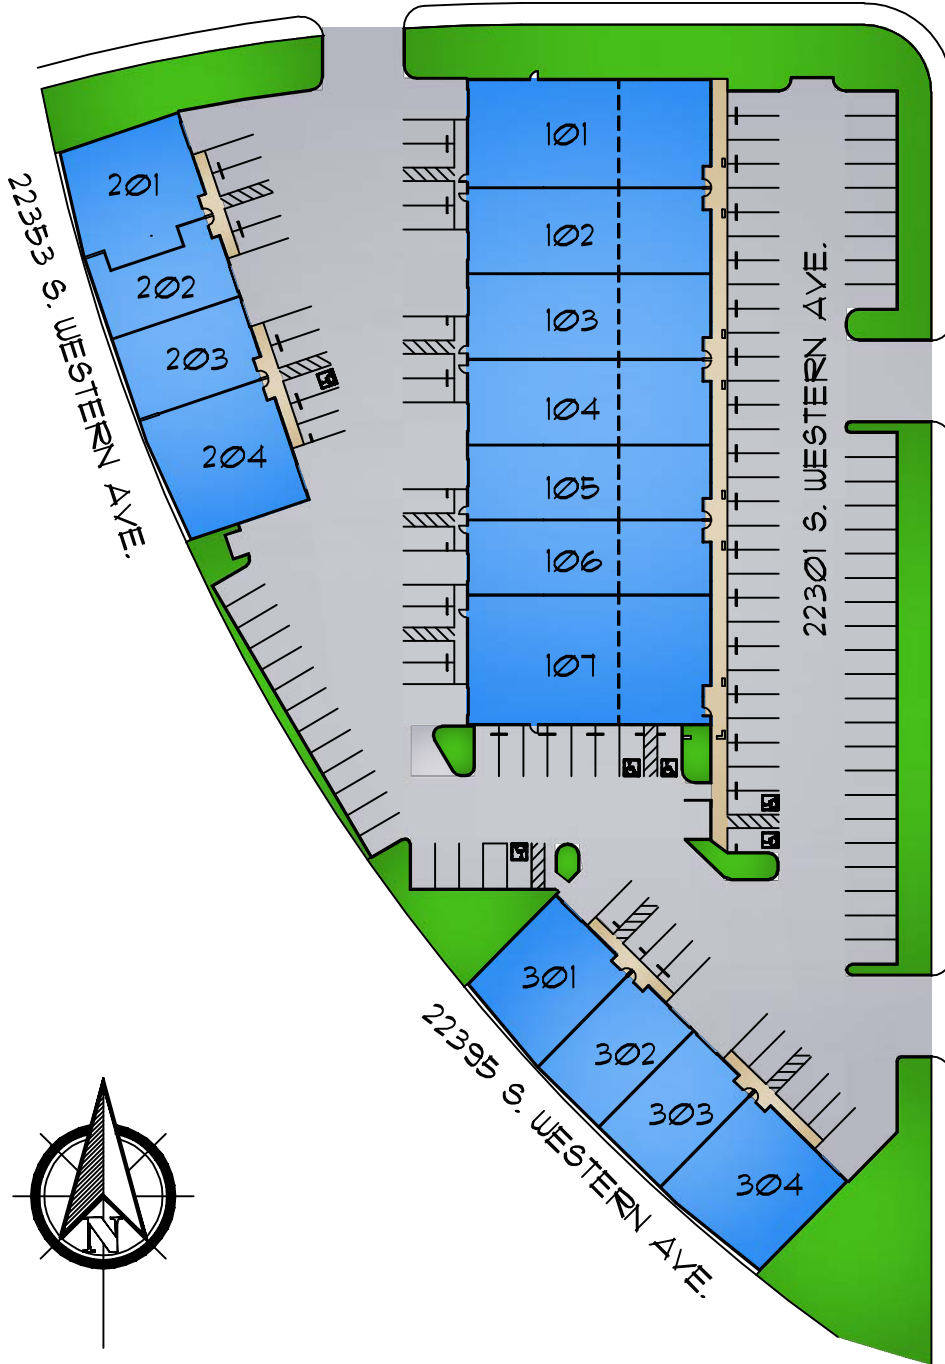

WESTERN COMMERCE CENTER  
22301 - 22395 WESTERN AVENUE  
TORRANCE, CALIFORNIA 90501

223RD STREET

WESTERN AVE.